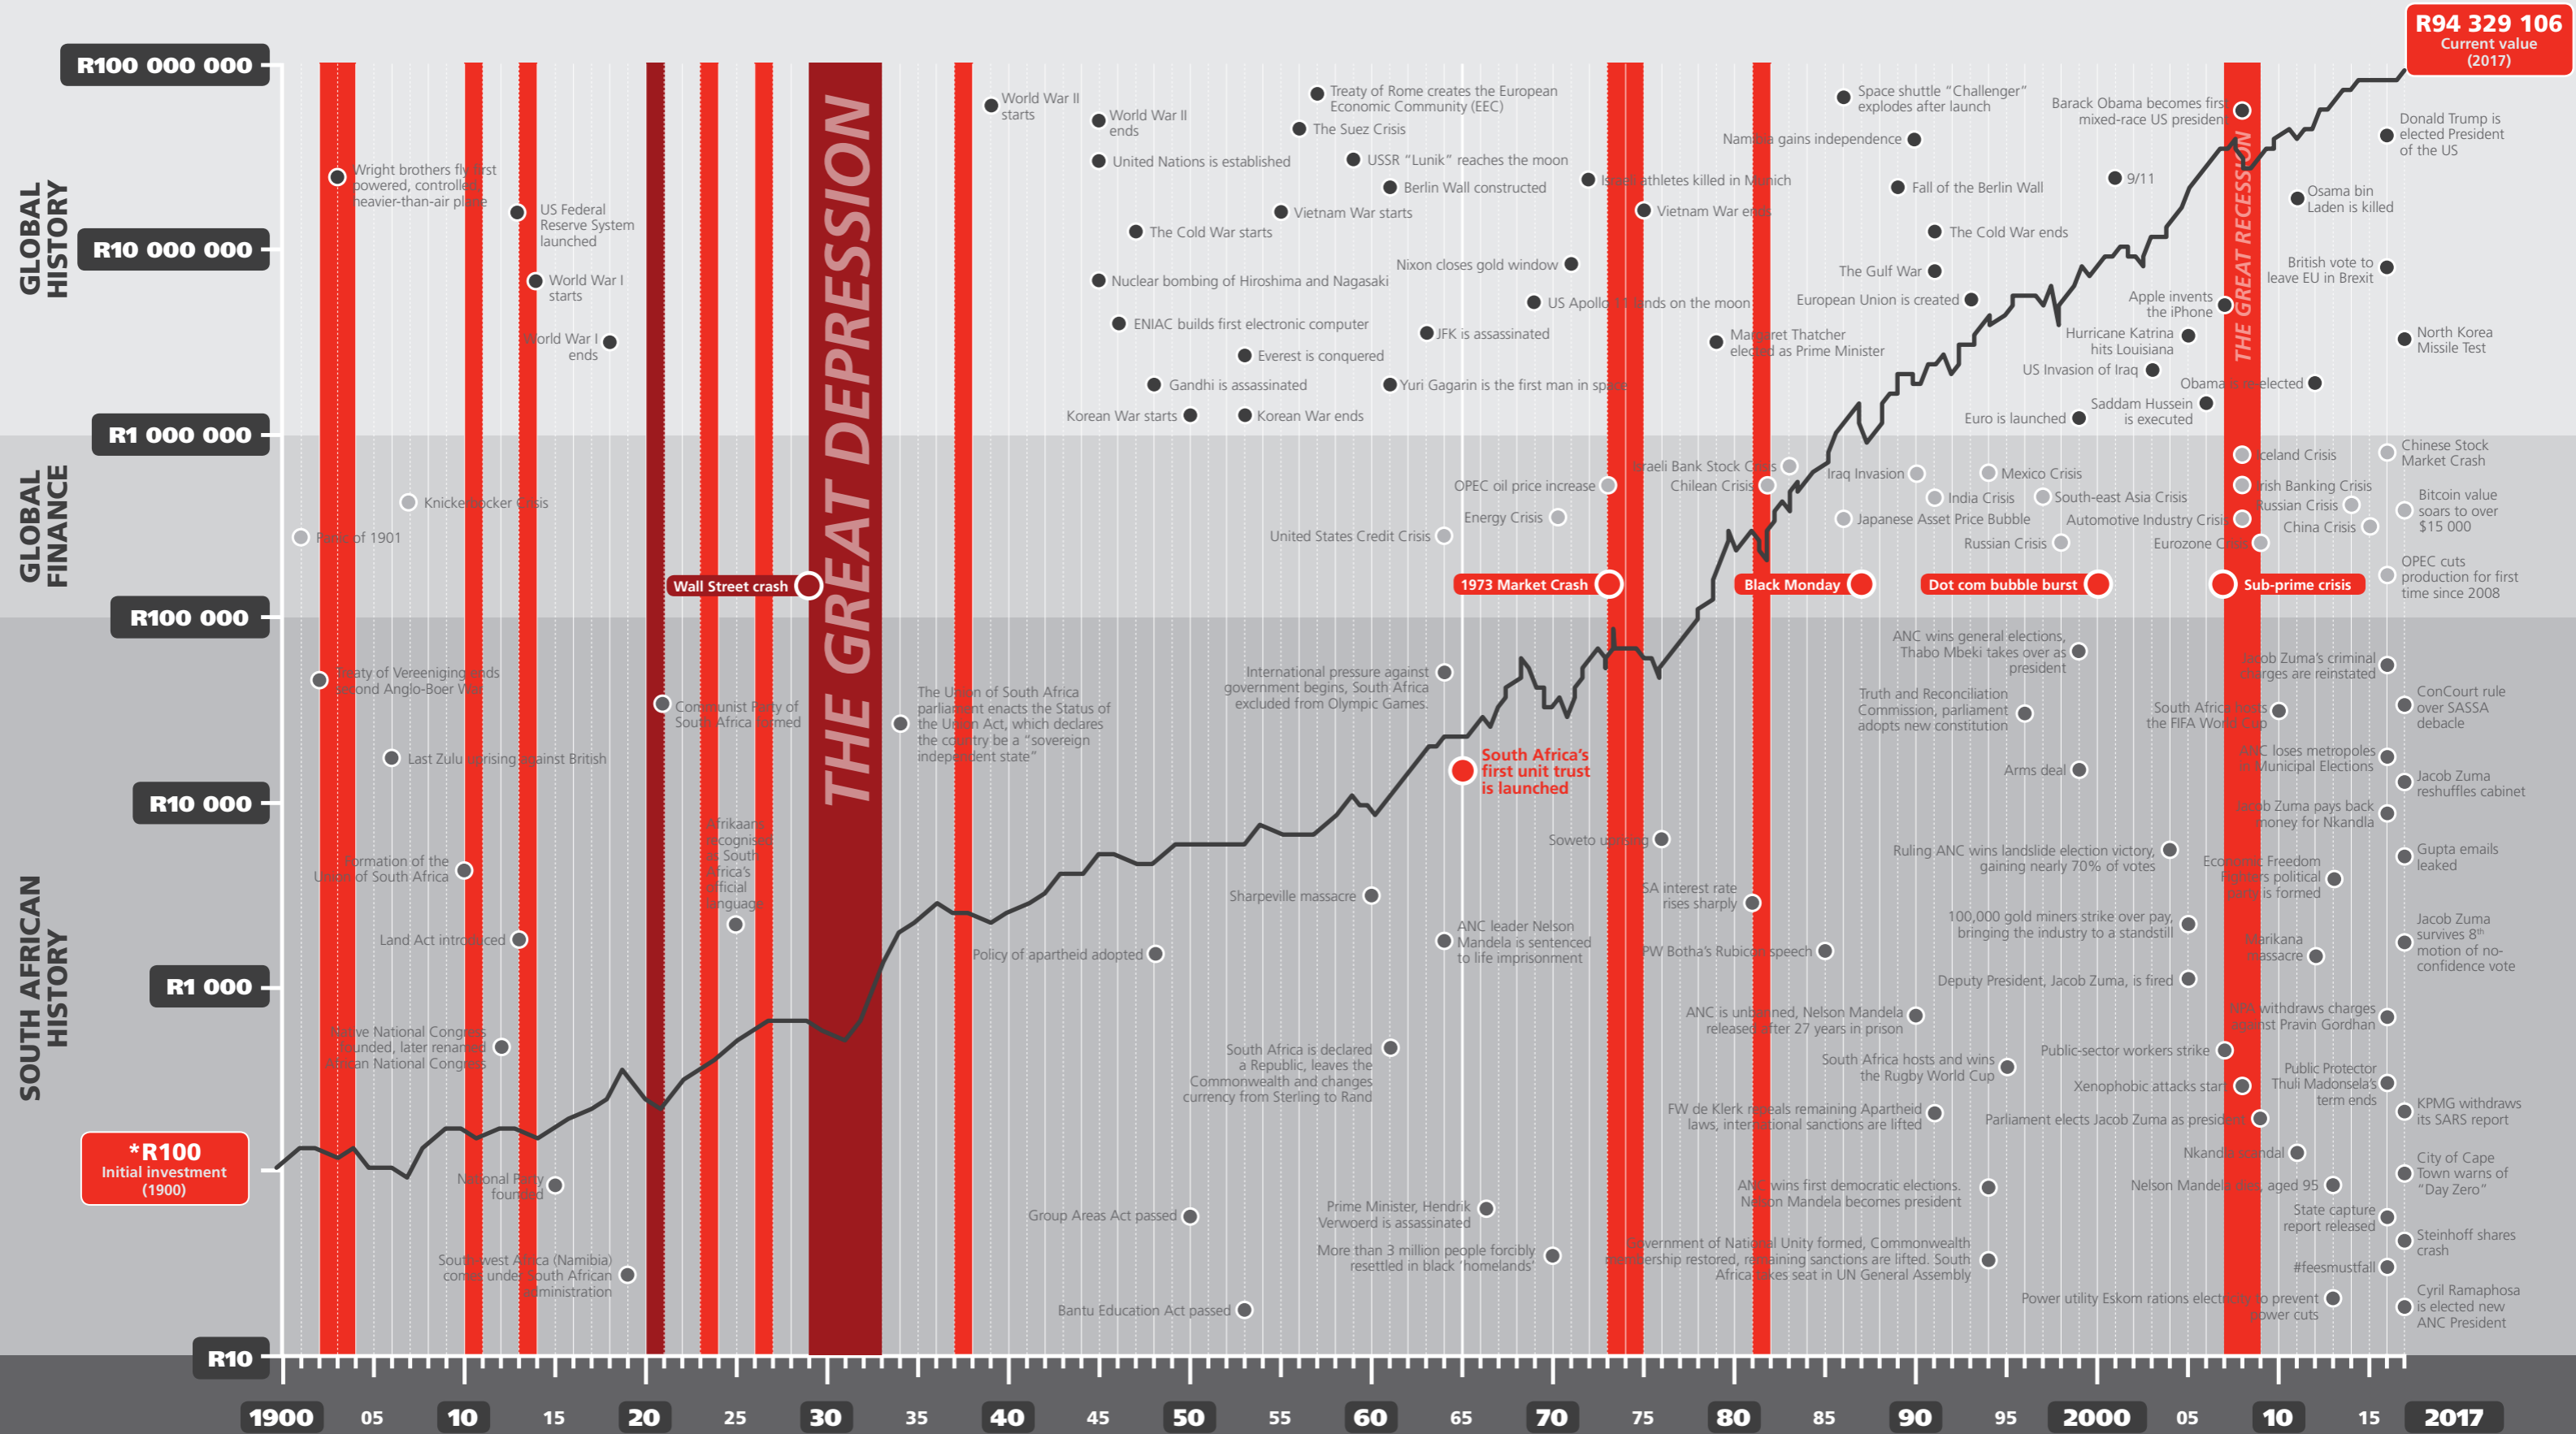

# HISTORY OF THE JSE

1900 – 2017

CAPE COLONY: EDWARD VII  
UNION OF SOUTH AFRICA: BOTHA, SMUTS, HERTZOG, SMUTS, MALAN, STRYDOM, VERWOERD  
REPUBLIC OF SOUTH AFRICA: VORSTER, BOTHA, DE KLERK  
DEMOCRATIC REPUBLIC OF SOUTH AFRICA: MANDELA, MBEKI, ZUMA

\*Assumed R1 = £1 for purposes of illustration  
\*\*Motlanthe (Deputy): between 2008 and 2009